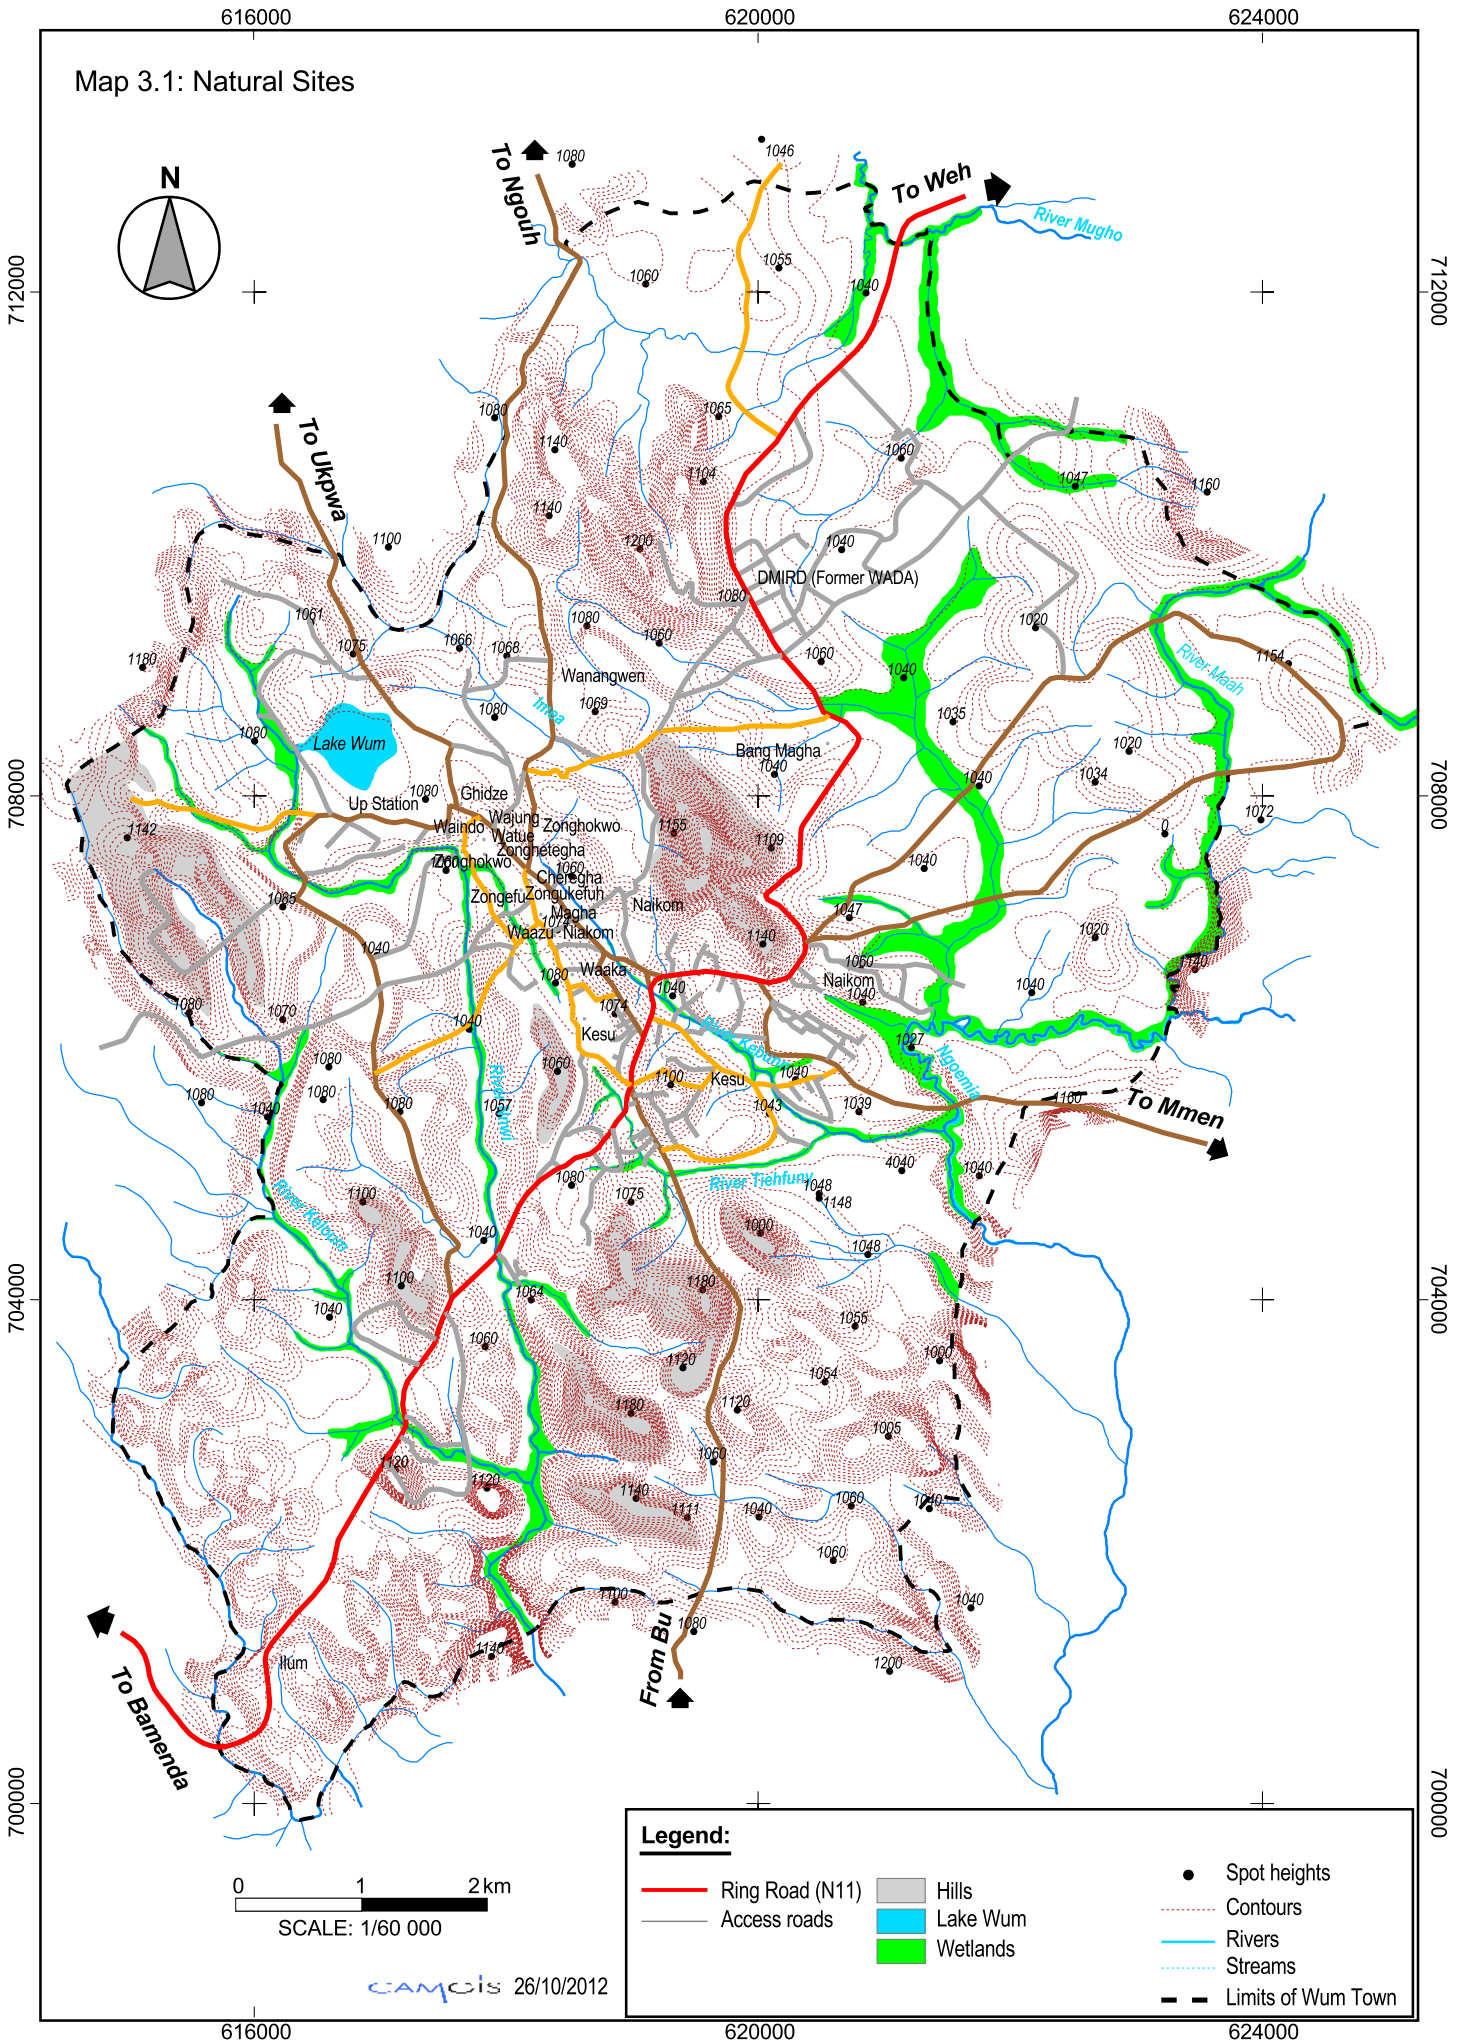

Map 3.1: Natural Sites

CAMGIS 26/10/2012

Legend:

Ring Road (N11)	Hills	Spot heights
Access roads	Lake Wum	Contours
Wetlands	Rivers	Streams
	Limits of Wum Town	