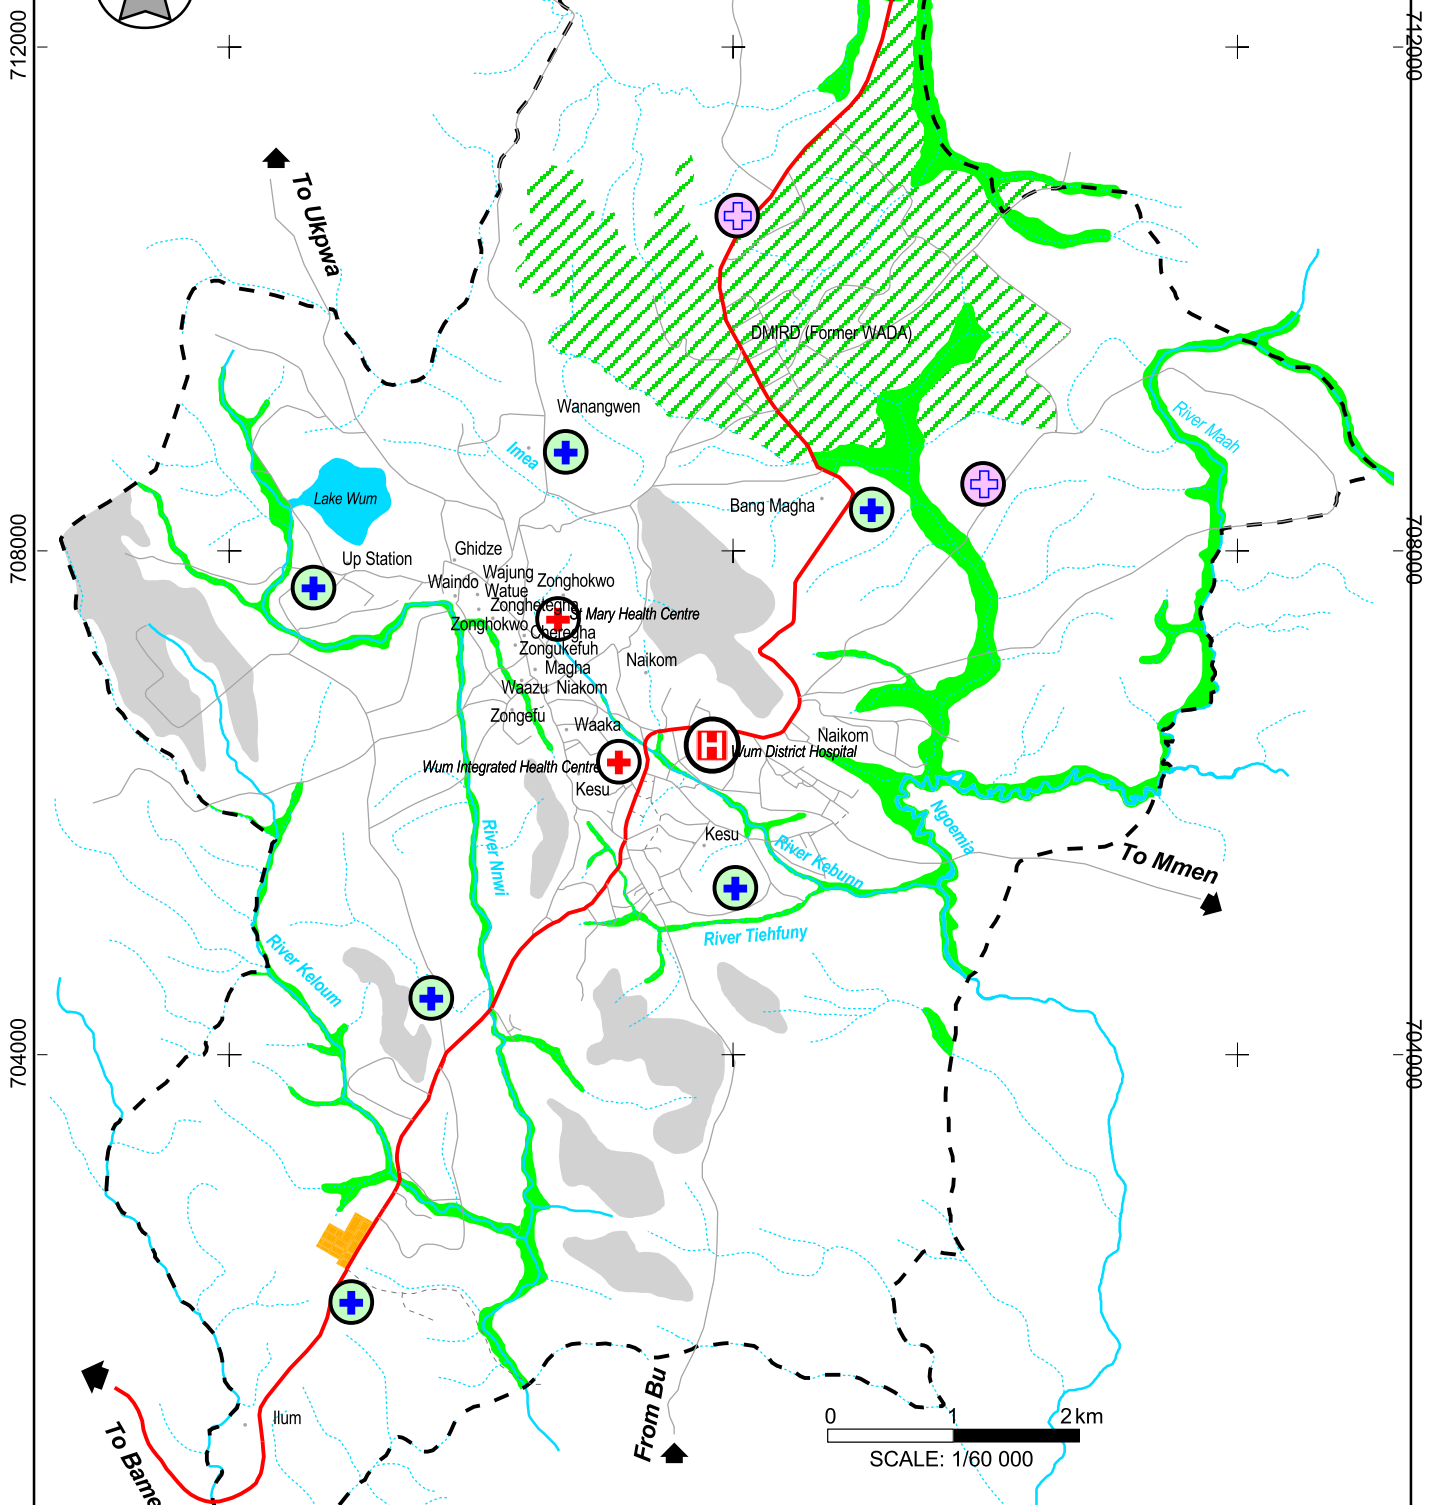

616000

620000

624000

Map 7.4: Health Institutions

Legend:

Health structures

Existing

- Hospital
- Health Centre

Proposed

- Health Centre
- Health Post

- Hills (natural constraint)
- Proposed Council Layout
- Lake Wum
- DMIRD (former WADA)
- Wetlands

- Ring Road (N11)
- Access roads
- Rivers
- Streams
- Limits of Wum Town

616000

620000

624000

712000
708000
704000
700000