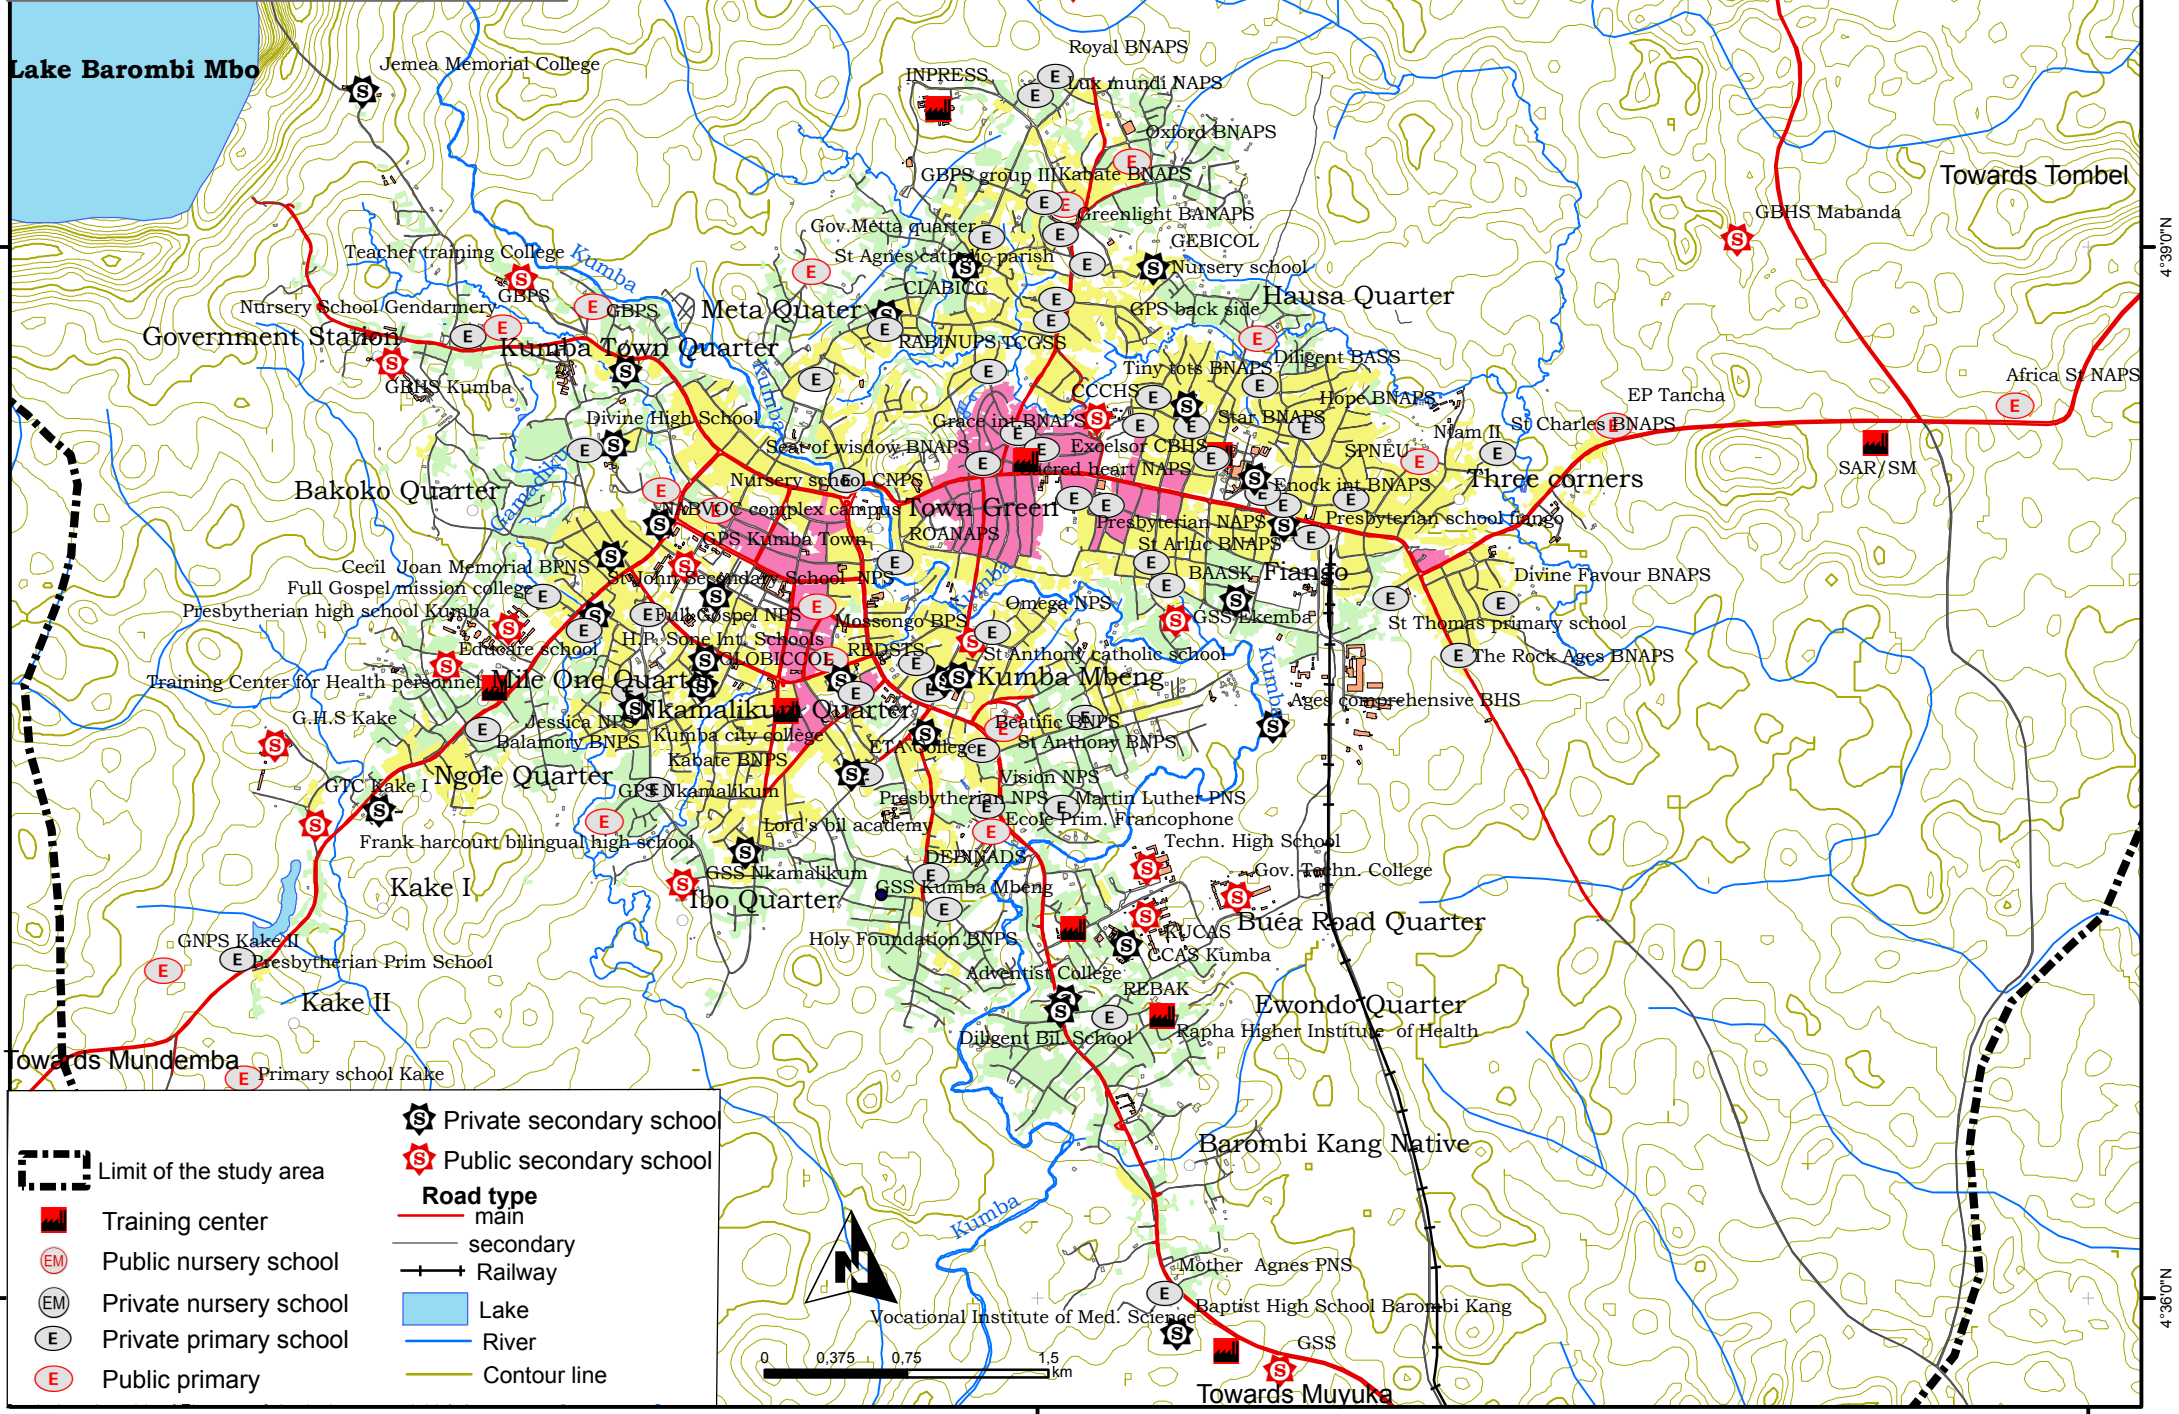

EDUCATIONAL FACILITIES

KUMBA CITY COUNCIL

Lake Barombi Mbo

Towards Tombel

Government Station

Meta Quarter

Hausa Quarter

Bakoko Quarter

- Road type**
- main
 - secondary
 - Railway
 - Lake
 - River
 - Contour line

9°27'0"E

9°30'0"E

4°36'0"N

4°36'0"N

4°36'0"N

4°36'0"N

9°27'0"E

9°30'0"E