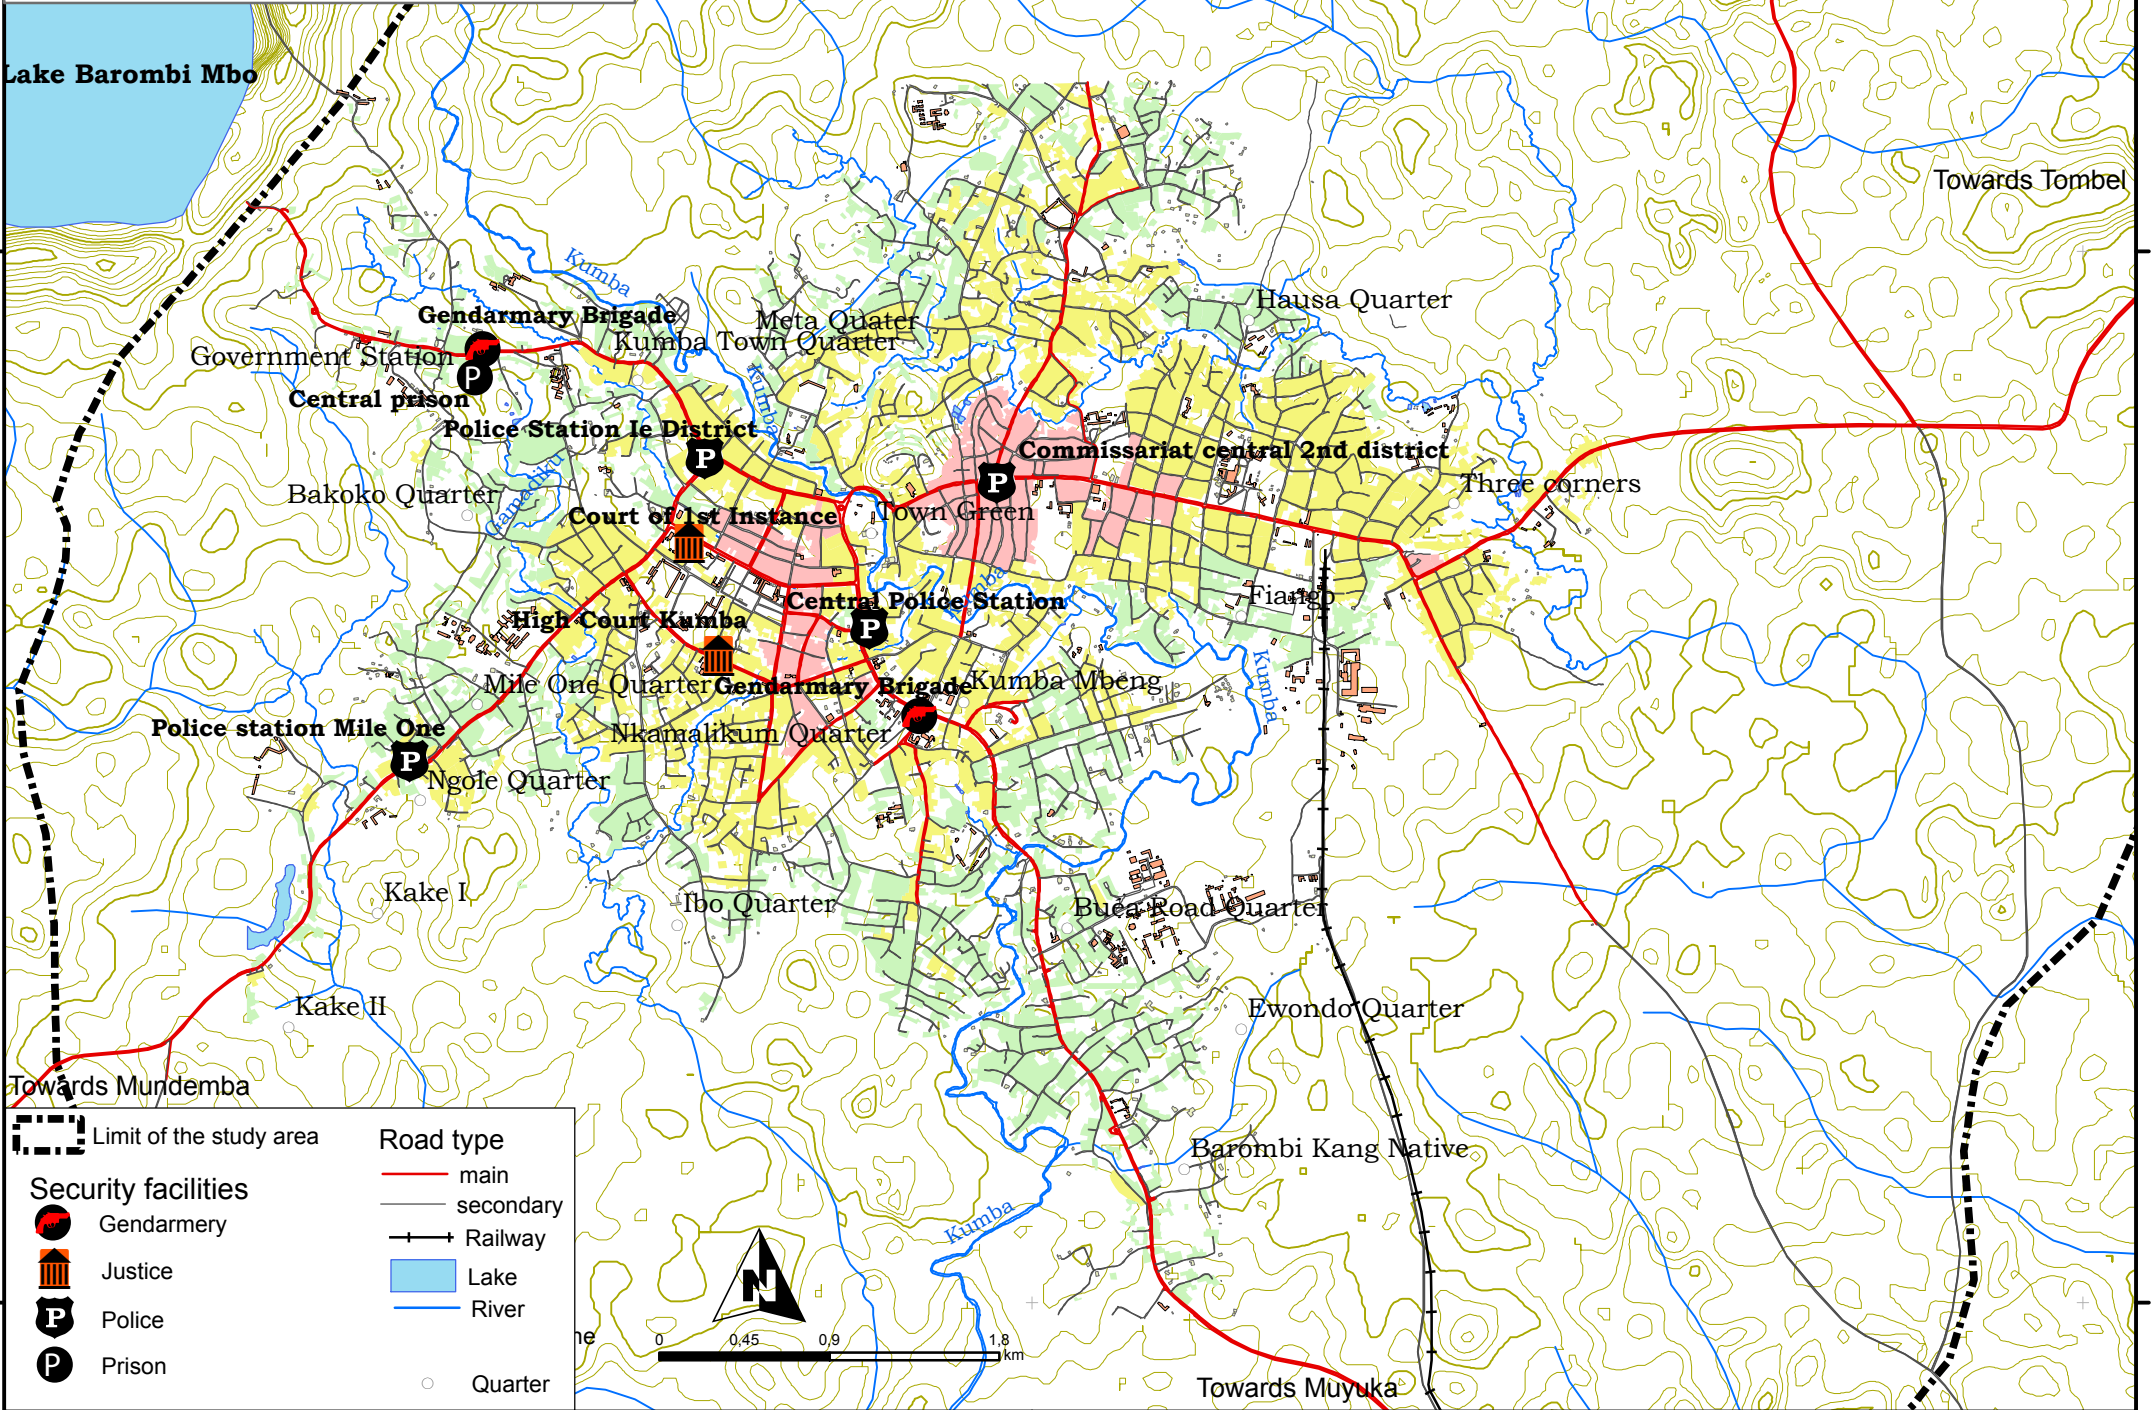

SECURITY FACILITIES

KUMBA CITY COUNCIL

9°27'0"E

9°30'0"E

4°39'0"N

4°39'0"N

4°36'0"N

4°36'0"N

9°27'0"E

9°30'0"E

Lake Barombi Mbo

Towards Tombel

Gendarmery Brigade

Meta Quarter

Hausa Quarter

Government Station

Kumba Town Quarter

Central prison

Police Station le District

Commissariat central 2nd district

Bakoko Quarter

Court of 1st Instance

Town Green

Three corners

High Court Kumba

Central Police Station

Fiafio

Police station Mile One

Mile One Quarter

Gendarmery Brigade

Kumba Mbeng

Ngole Quarter

Nkamalikum Quarter

Kake I

Ibo Quarter

Buea Road Quarter

Kake II

Ewondo Quarter

Towards Mundemba

Barombi Kang Native

Towards Muyuka

	Limit of the study area		main
	Gendarmery		secondary
	Justice		Railway
	Police		Lake
	Prison		River
			Quarter