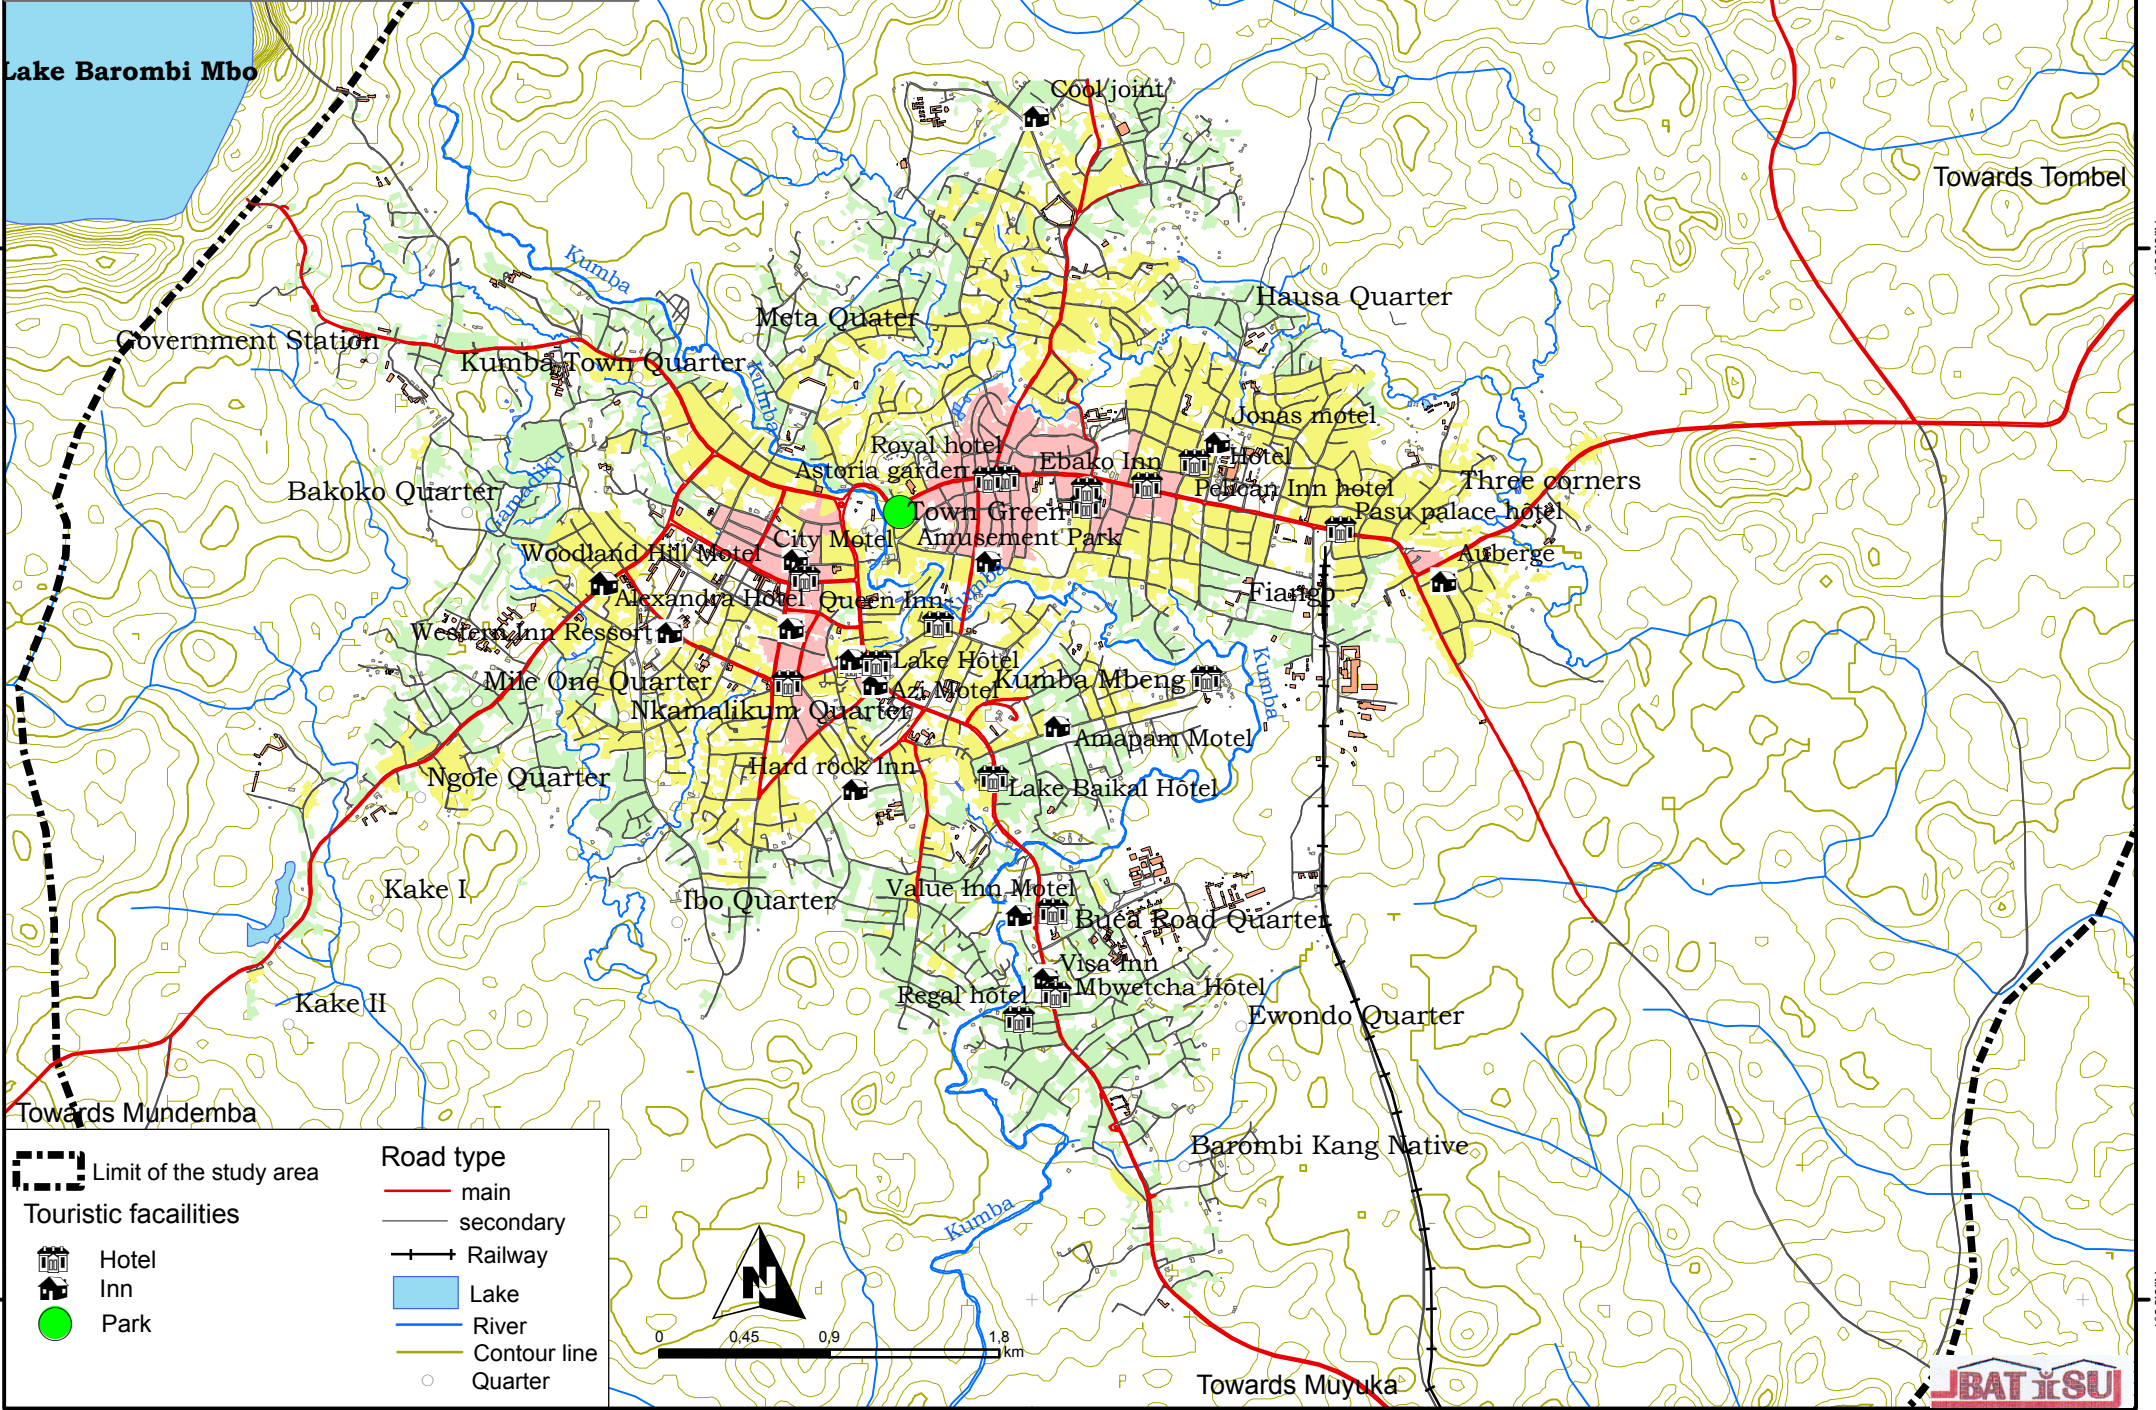

TOURISTIC FACILITIES

KUMBA CITY COUNCIL

Limit of the study area

Touristic facilities

- Hotel
- Inn
- Park

Road type

- main
- secondary
- Railway
- Lake
- River
- Contour line
- Quarter